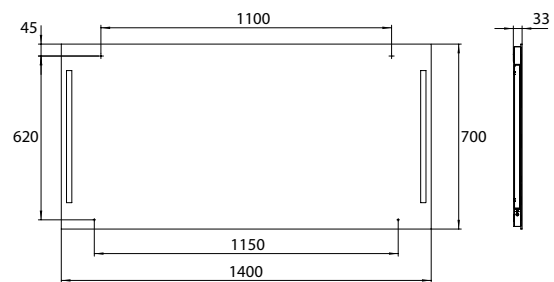

Illuminated mirror Premium, 1.400 x 700 mm mirror

Art.No.4496 000 76

without switch, LED (ca. 4.000 K)