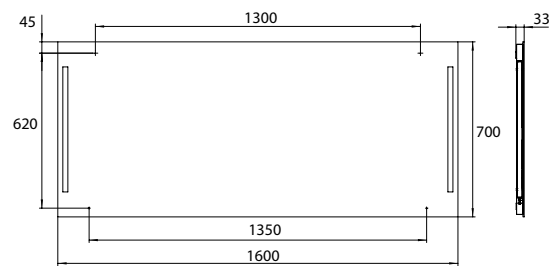

Illuminated mirror Premium, 1.600 x 700 mm mirror

Art.No.4496 000 77

without switch, LED (ca. 4.000 K)