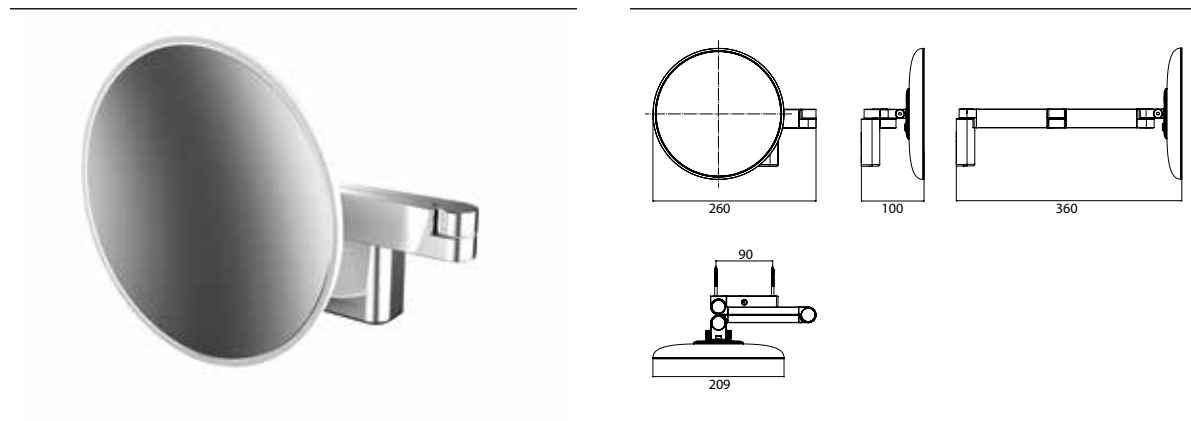

LED Shaving- and cosmetic mirror, round, wall mounted, two swivel arms chrome, 5 magnifying glass

Art.No.1095 060 30

2 switches, brightness and luminous colour cold/warm (3.000 - 6.000 K) continuously dimmable.