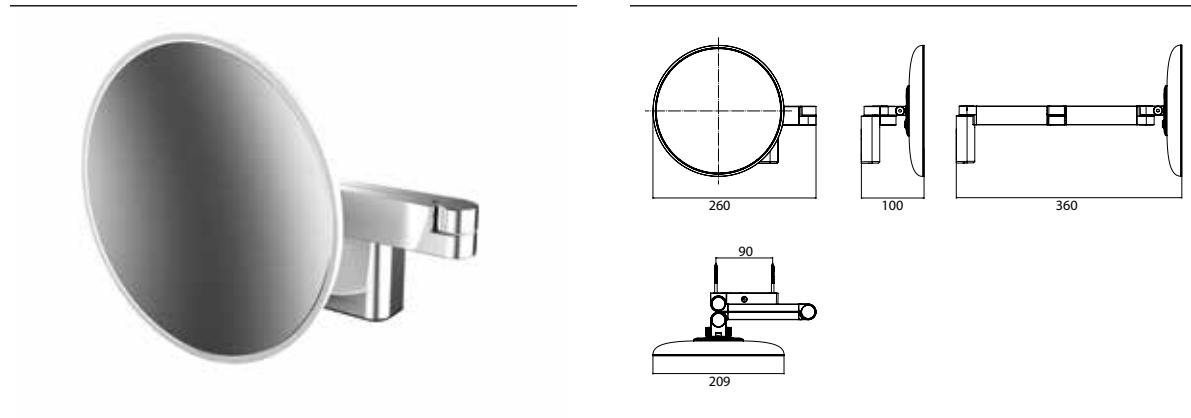

LED Shaving- and cosmetic mirror, round, wall mounted, two swivel arms chrome, 3 magnifying glass

Art.No.1095 060 31

2 switches, brightness and luminous colour cold/warm (3.000 - 6.000 K) continuously dimmable.