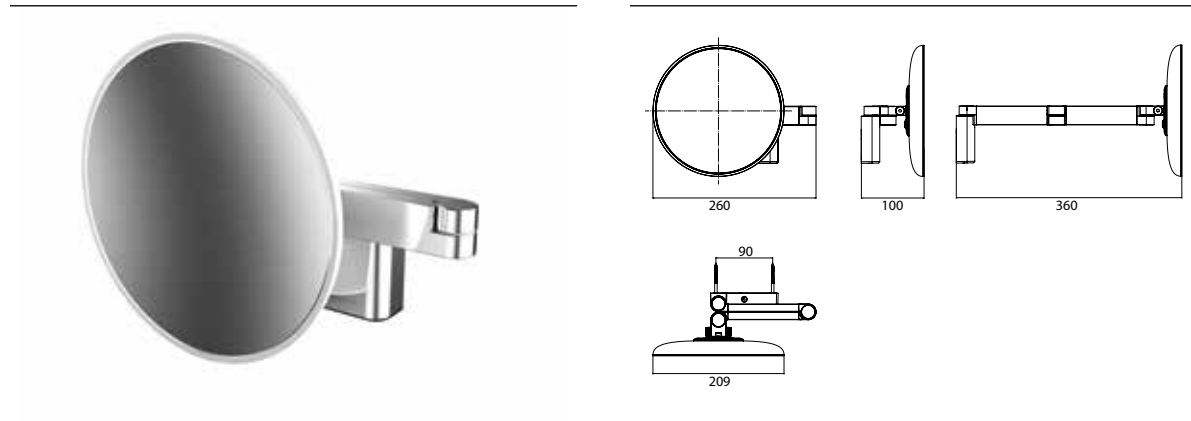

LED Shaving- and cosmetic mirror, round, wall mounted, two swivel arms black, 5 magnifying glass

Art.No.1095 133 30

2 switches, brightness and luminous colour cold/warm (3.000 - 6.000 K) continuously dimmable.