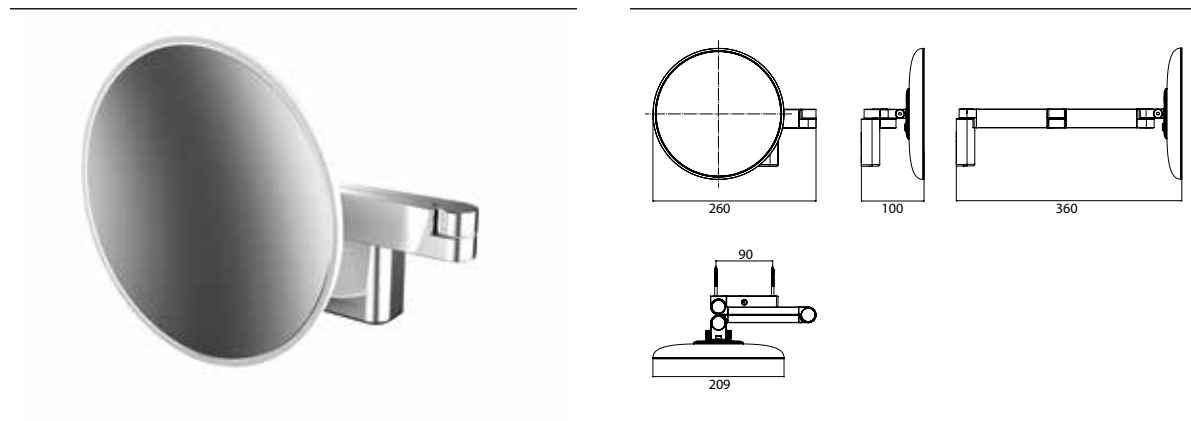

LED Shaving- and cosmetic mirror, round, wall mounted, two swivel arms black, 3 magnifying glass

Art.No.1095 133 31

2 switches, brightness and luminous colour cold/warm (3.000 - 6.000 K) continuously dimmable.