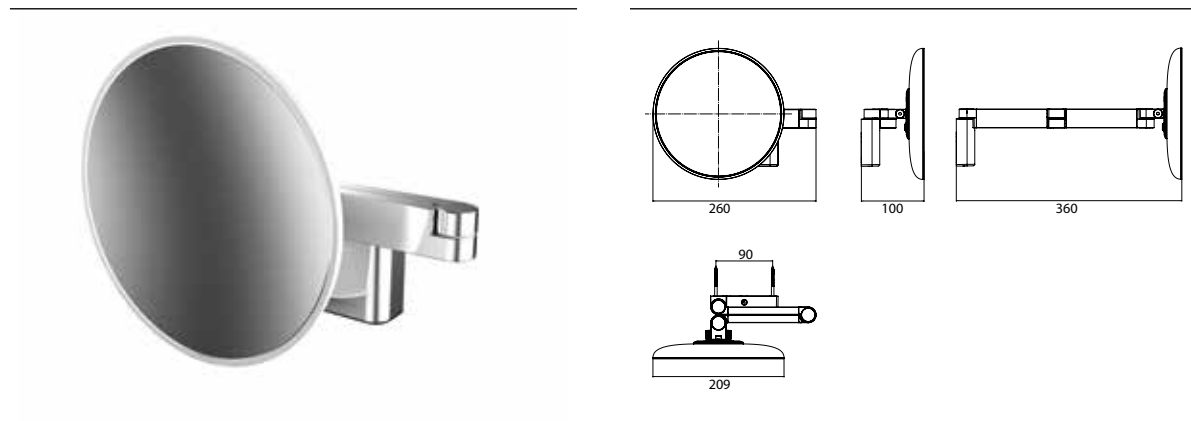

LED Shaving- and cosmetic mirror with emco light system, round, wall mounted, two swivel arms
chrome, 5 magnifying glass

Art.No.1095 080 35

2 switches, brightness and luminous colour cold/warm (3.000 - 6.000 K) continuously dimmable.