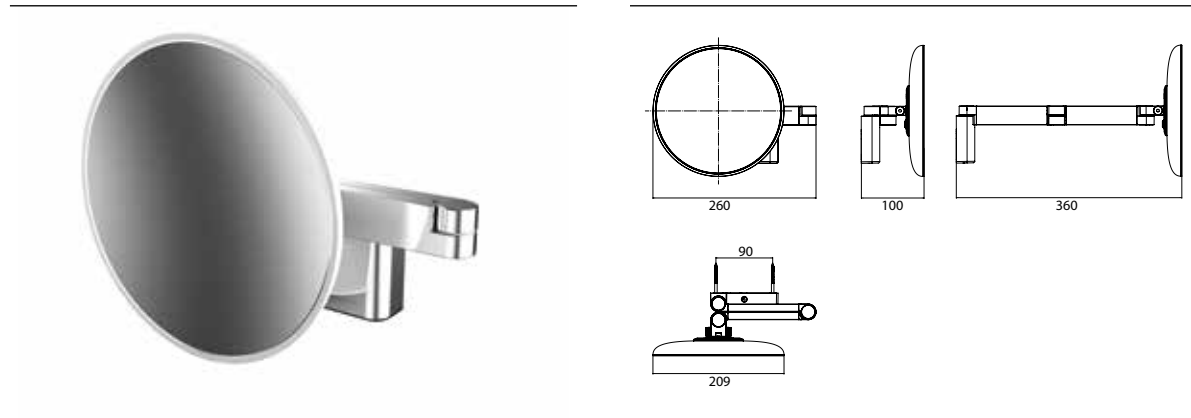

LED Shaving- and cosmetic mirror with emco light system, round, wall mounted, two swivel arms  
chrome, 3 magnifying glass

Art.No.1095 080 36

2 switches, brightness and luminous colour cold/warm (3.000 - 6.000 K) continuously dimmable.