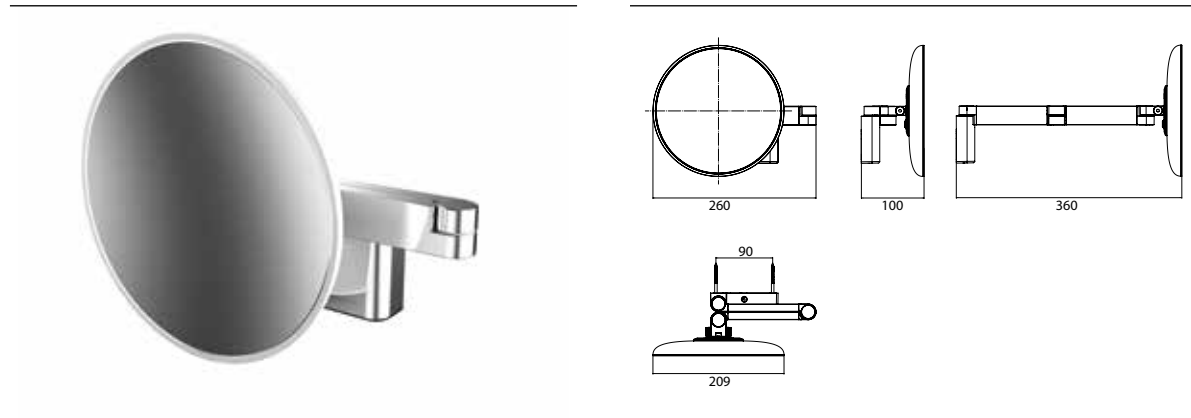

LED Shaving- and cosmetic mirror with emco light system, round, wall mounted, two swivel arms
black, 5 magnifying glass

Art.No.1095 133 35

2 switches, brightness and luminous colour cold/warm (3.000 - 6.000 K) continuously dimmable.