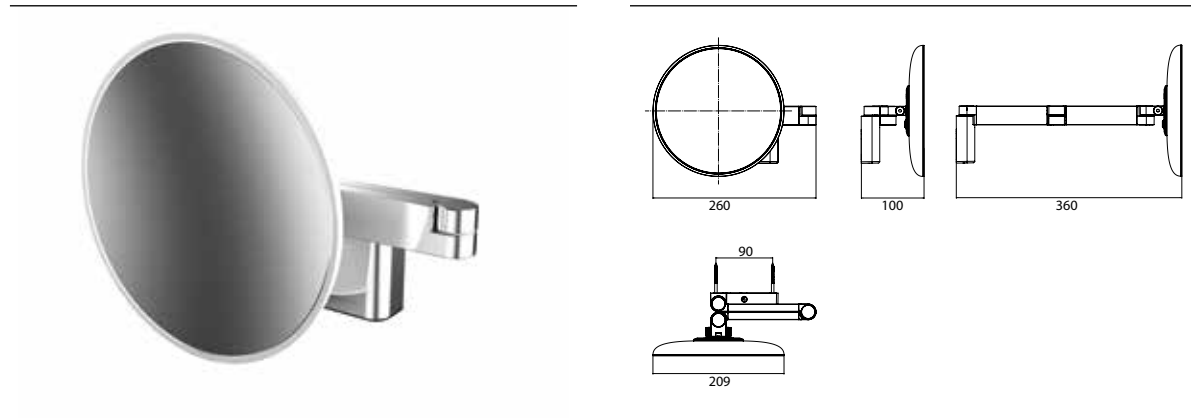

LED Shaving- and cosmetic mirror with emco light system, round, wall mounted, two swivel arms
black, 3 magnifying glass

Art.No.1095 133 36

2 switches, brightness and luminous colour cold/warm (3.000 - 6.000 K) continuously dimmable.