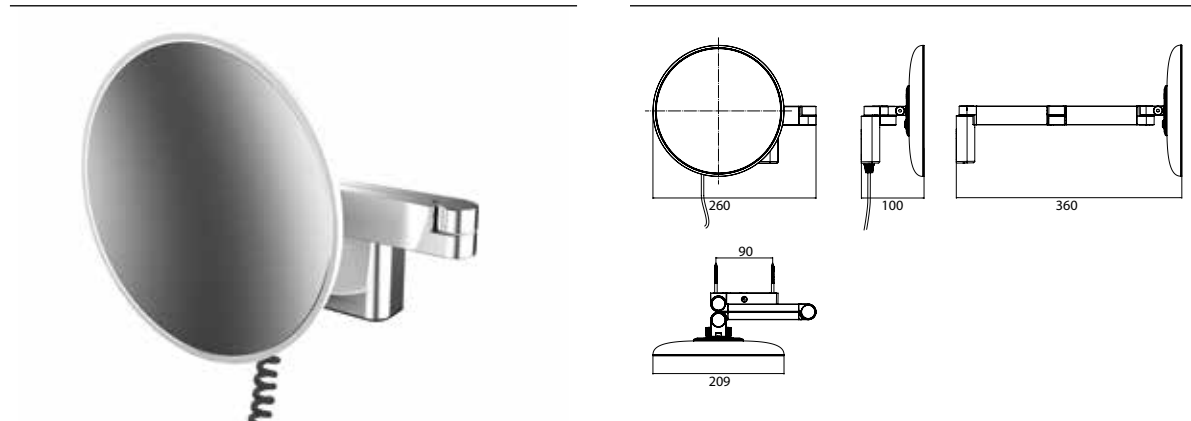

LED Shaving- and cosmetic mirror, round, wall mounted, two swivel arms with helix cable and switch
chrome, 5 magnifying glass

Art.No.1095 060 40

2 switches, brightness and luminous colour cold/warm (3.000 - 6.000 K) continuously dimmable.