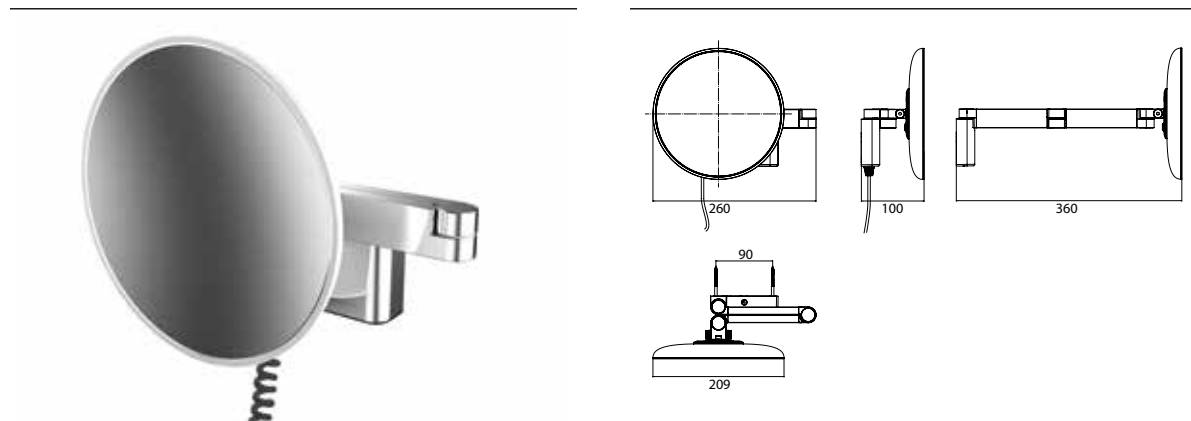

LED Shaving- and cosmetic mirror, round, wall mounted, two swivel arms with helix cable and switch
chrome, 3 magnifying glass

Art.No.1095 060 41

2 switches, brightness and luminous colour cold/warm (3.000 - 6.000 K) continuously dimmable.