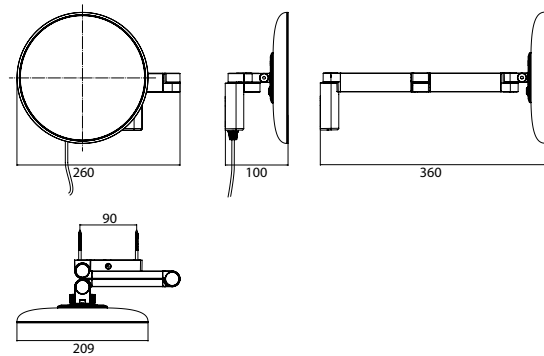

LED Shaving- and cosmetic mirror, round, wall mounted, two swivel arms with helix cable and switch
black, 5 magnifying glass

Art.No.1095 133 40

2 switches, brightness and luminous colour cold/warm (3.000 - 6.000 K) continuously dimmable.