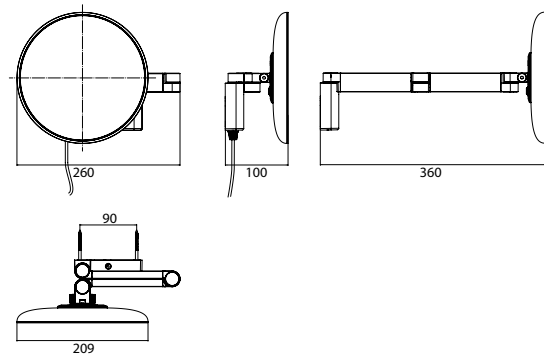

LED Shaving- and cosmetic mirror, round, wall mounted, two swivel arms with helix cable and switch
black, 3 magnifying glass

Art.No.1095 133 41

2 switches, brightness and luminous colour cold/warm (3.000 - 6.000 K) continuously dimmable.