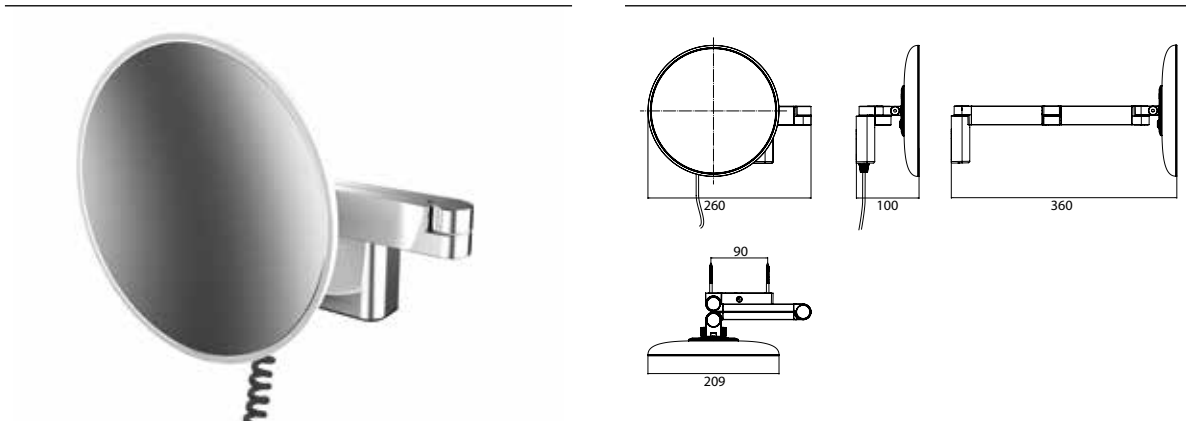

LED Shaving- and cosmetic mirror with emco light system, round, wall mounted, two swivel arms with helix cable and switch chrome, 5 magnifying glass

Art.No.1095 080 45

2 switches, brightness and luminous colour cold/warm (3.000 - 6.000 K) continuously dimmable.