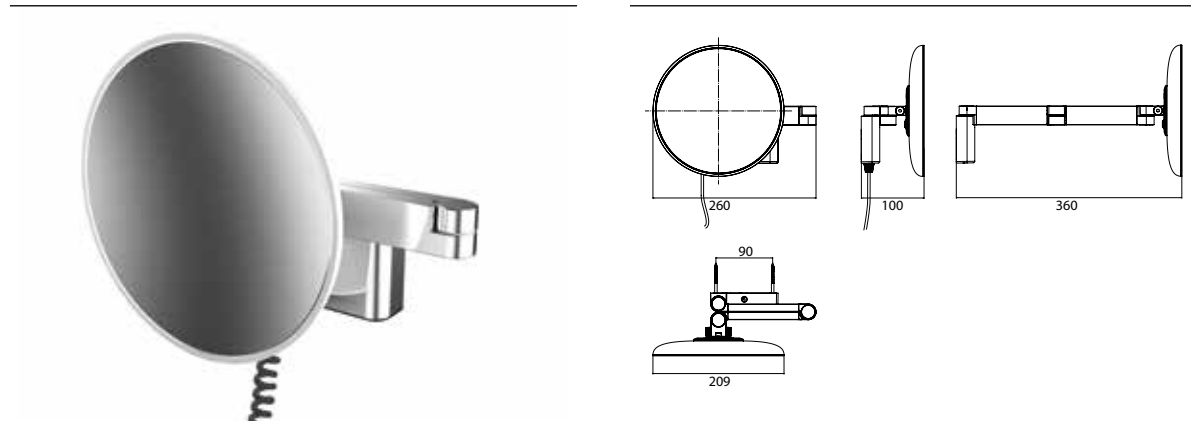

LED Shaving- and cosmetic mirror with emco light system, round, wall mounted, two swivel arms with helix cable and switch chrome, 3 magnifying glass

Art.No.1095 080 46

2 switches, brightness and luminous colour cold/warm (3.000 - 6.000 K) continuously dimmable.