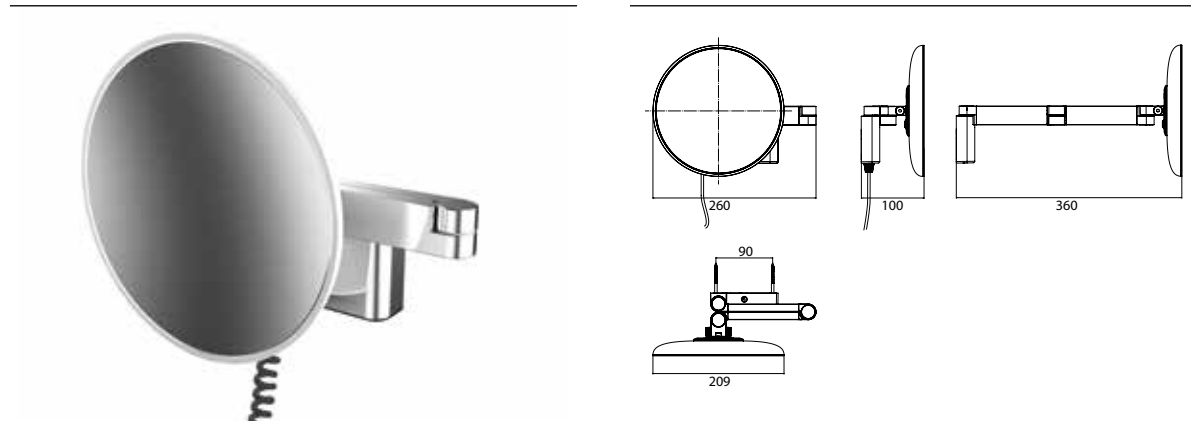

LED Shaving- and cosmetic mirror with emco light system, round, wall mounted, two swivel arms with helix cable and switch black, 3 magnifying glass

Art.No.1095 133 46

2 switches, brightness and luminous colour cold/warm (3.000 - 6.000 K) continuously dimmable.