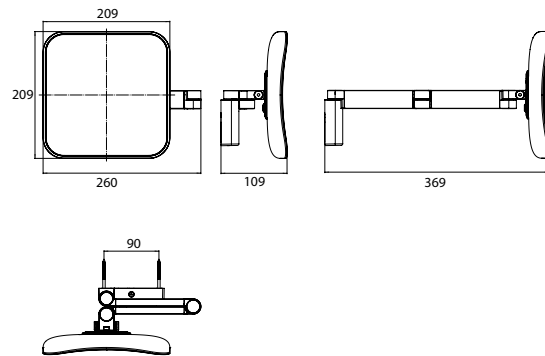

LED Shaving- and cosmetic mirror, square, wall mounted, two swivel arms chrome, 5 magnifying glass

Art.No.1095 060 50

2 switches, brightness and luminous colour cold/warm (3.000 - 6.000 K) continuously dimmable.