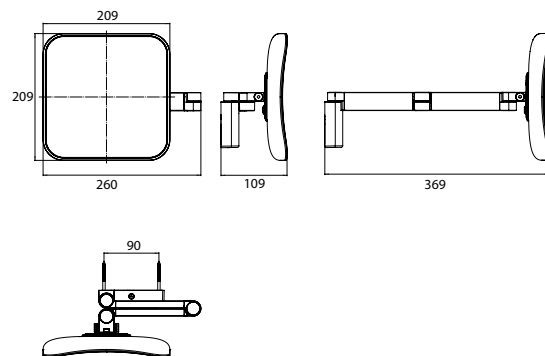

LED Shaving- and cosmetic mirror, square, wall mounted, two swivel arms black, 5 magnifying glass

Art.No.1095 133 50

2 switches, brightness and luminous colour cold/warm (3.000 - 6.000 K) continuously dimmable.