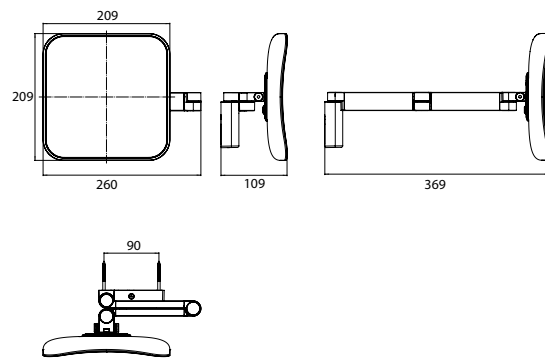

LED Shaving- and cosmetic mirror with emco light system, square, wall mounted, two swivel arms
chrome, 5 magnifying glass

Art.No.1095 080 50

2 switches, brightness and luminous colour cold/warm (3.000 - 6.000 K) continuously dimmable.