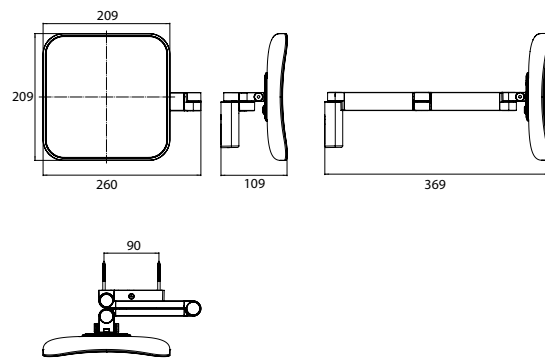

LED Shaving- and cosmetic mirror with emco light system, square, wall mounted, two swivel arms
black, 5 magnifying glass

Art.No.1095 133 52

2 switches, brightness and luminous colour cold/warm (3.000 - 6.000 K) continuously dimmable.