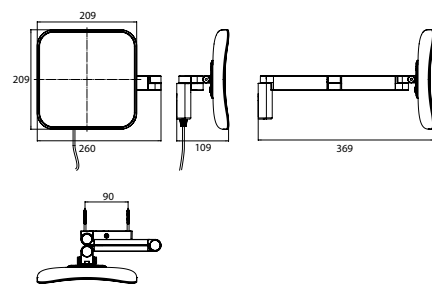

LED Shaving- and cosmetic mirror, square, wall mounted, two swivel arms with helix cable and switch  
chrome, 5 magnifying glass

Art.No.1095 060 51

2 switches, brightness and luminous colour cold/warm (3.000 - 6.000 K) continuously dimmable.