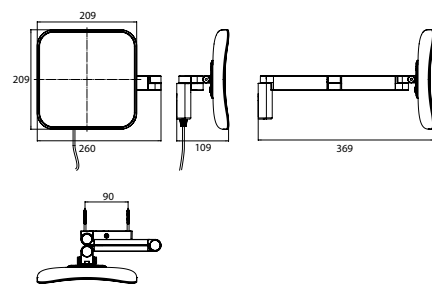

LED Shaving- and cosmetic mirror, square, wall mounted, two swivel arms with helix cable and switch
black, 5 magnifying glass

Art.No.1095 133 51

2 switches, brightness and luminous colour cold/warm (3.000 - 6.000 K) continuously dimmable.