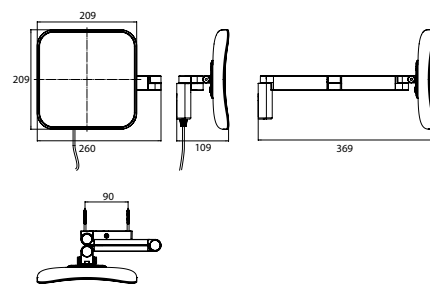

LED Shaving- and cosmetic mirror with emco light system, square, wall mounted, two swivel arms with helix cable and switch chrome, 5 magnifying glass

Art.No.1095 080 51

2 switches, brightness and luminous colour cold/warm (3.000 - 6.000 K) continuously dimmable.