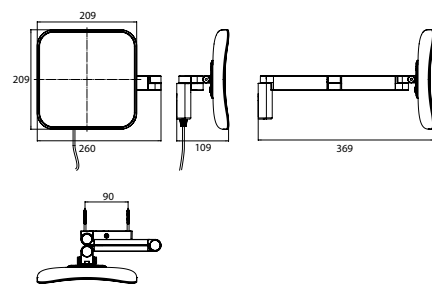

LED Shaving- and cosmetic mirror with emco light system, square, wall mounted, two swivel arms with helix cable and switch black, 5 magnifying glass

Art.No.1095 133 53

2 switches, brightness and luminous colour cold/warm (3.000 - 6.000 K) continuously dimmable.