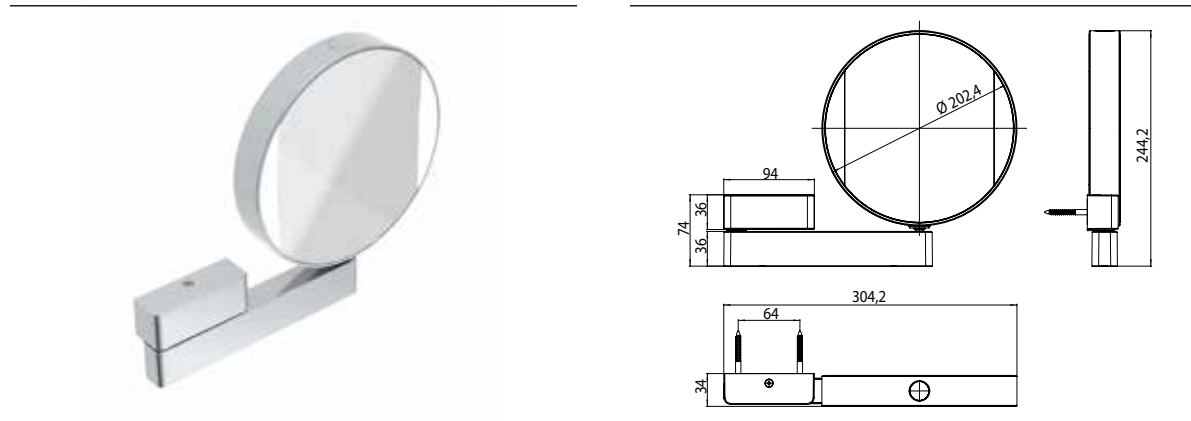

## LED-Shaving and cosmetic mirror chrome

Art.No.1095 060 17

Mirrored on both sides: Magnification: 3x and 7x, round, LED-illumination, luminous colour (cold: 6.000 K/warm: 3.000 K) continuously dimmable with sensor switch, on a swivel arm, with direct connection