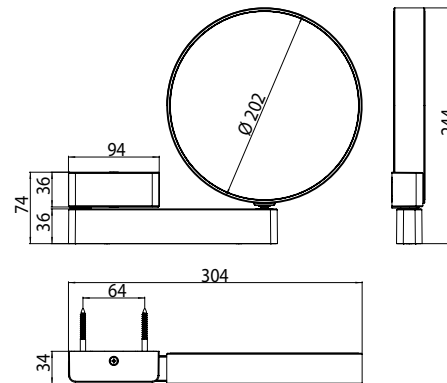

Shaving and cosmetic mirror chrome

Art.No.1095 001 17

Mirrored on both sides: Magnification: 3x and 7x, round, on a swivel arm