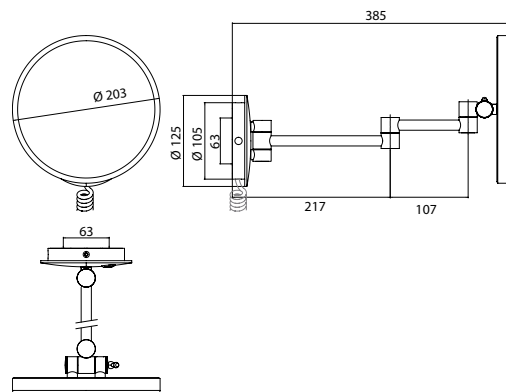

## LED-Shaving and cosmetic mirror chrome

Art.No.1094 060 13

with illuminated touch sensor (On/Off, Colour change) and helix cable, two arms, round, Ø 203 mm, 3 magnifying glass, IP 44