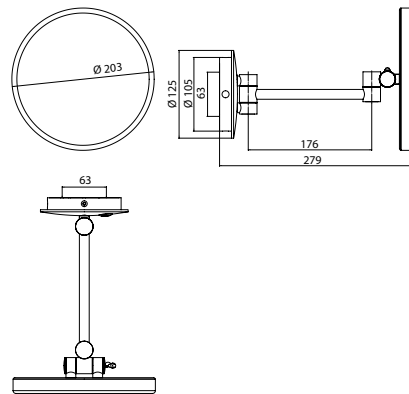

## LED-Shaving and cosmetic mirror chrome

Art.No.1094 060 07

with illuminated touch sensor (On/Off, Colour change) and direct connection, one arm, round,  $\varnothing 203$  mm, 3 magnifying glass, IP 44