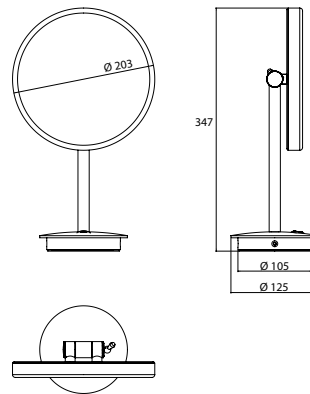

LED-Shaving and cosmetic mirror, standing type chrome

Art.No.1094 060 09

with illuminated touch sensor (On/Off, Colour change) and helix cable, one arm, round, Ø 203 mm, 3 magnifying glass, IP 20