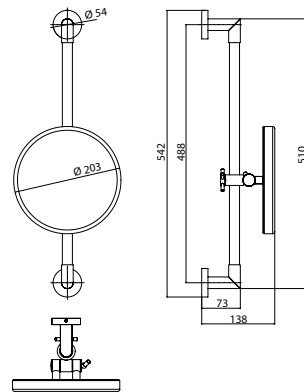

LED-Shaving and cosmetic mirror chrome

Art.No.1094 060 14

height adjustable, with toggle switch (Colour change) and helix cable, round, \varnothing 203 mm, 3 magnifying glass, IP 44