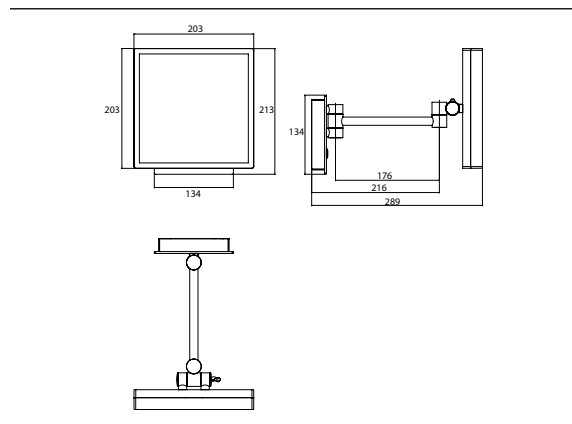

LED-Shaving and cosmetic mirror chrome

Art.No.1094 060 10

with illuminated touch sensor (On/Off, Colour change) and helix cable, one arm, square, 203 x 203 mm, 3 magnifying glass, IP 44