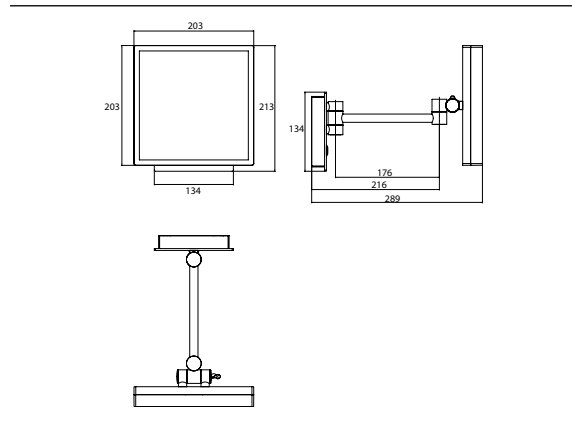

LED-Shaving and cosmetic mirror chrome

Art.No.1094 060 11

with illuminated touch sensor (On/Off, Colour change) and direct connection, one arm, square, 203 x 203 mm, 3 magnifying glass, IP 44