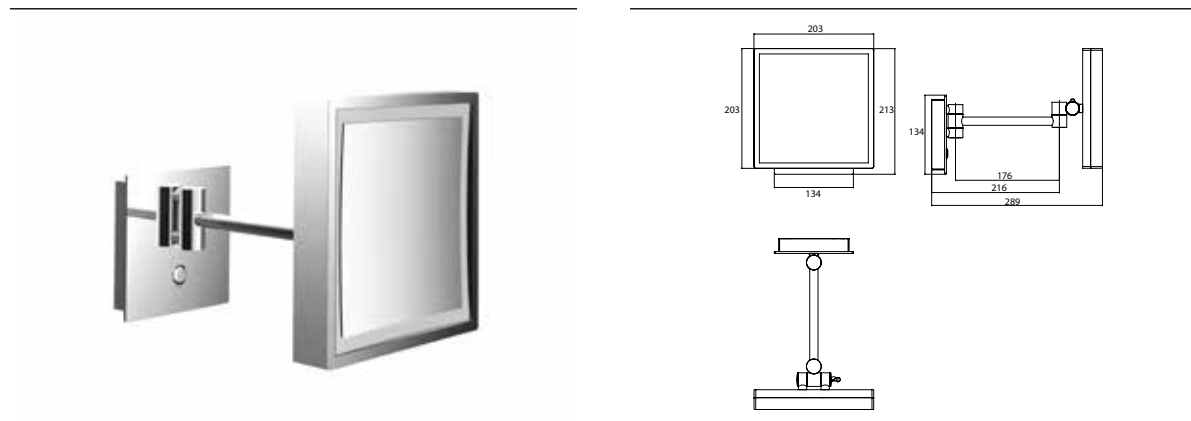

## LED-Shaving and cosmetic mirror black

Art.No.1094 133 09

with illuminated touch sensor (On/Off, Colour change) and direct connection, one arm, square, 203 x 203 mm, 3 magnifying glass, IP 44