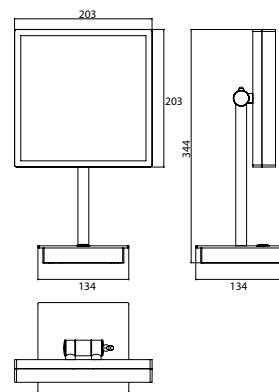

## LED-Shaving and cosmetic mirror, standing type chrome

Art.No.1094 060 15

with illuminated touch sensor (On/Off, Colour change) and helix cable, one arm, square, 203 x 203 mm, 3 magnifying glass, IP 20