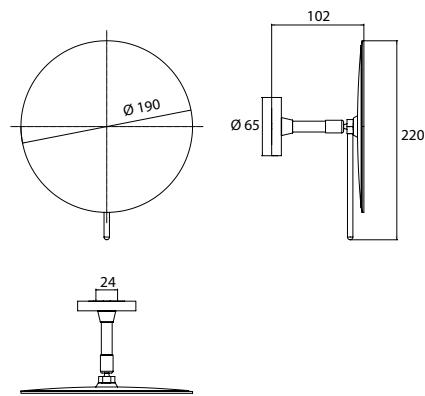

Shaving and cosmetic mirror chrome

Art.No.1094 001 06

one arm, round, Ø 190 mm, 3 magnifying glass