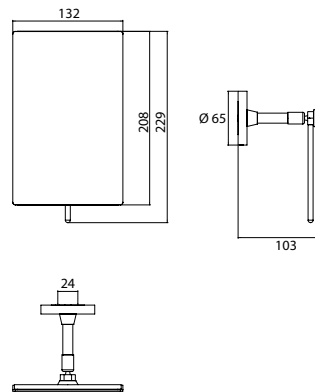

Shaving and cosmetic mirror chrome

Art.No.1094 001 07

one arm, square, 132 x 208 mm, 3 magnifying glass