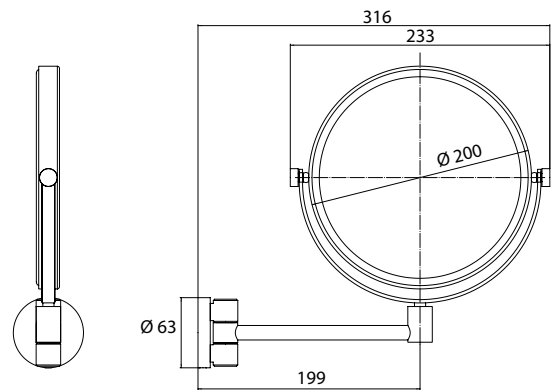

## Shaving and cosmetic mirror chrome

Art.No.1094 001 08

one arm, round, Ø 200 mm, 3 magnifying glass