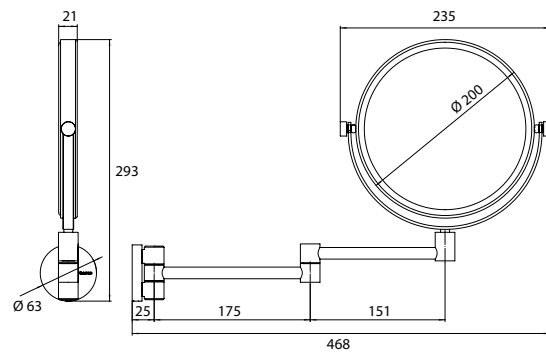

## Shaving and cosmetic mirror chrome

Art.No.1094 001 10

two arms, round, Ø 200 mm, 3 magnifying glass