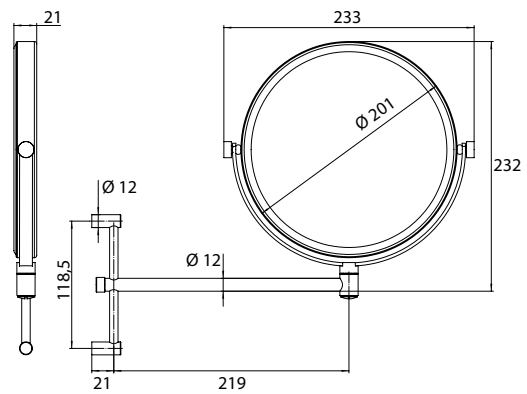

## Shaving and cosmetic mirror chrome

Art.No.1094 001 11

one arm, round, Ø 200 mm, 3 magnifying glass