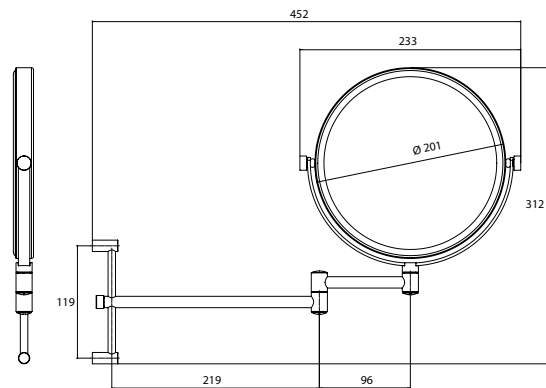

## Shaving and cosmetic mirror chrome

Art.No.1094 001 15

two arms, round, Ø 200 mm, 3 magnifying glass, height adjustable