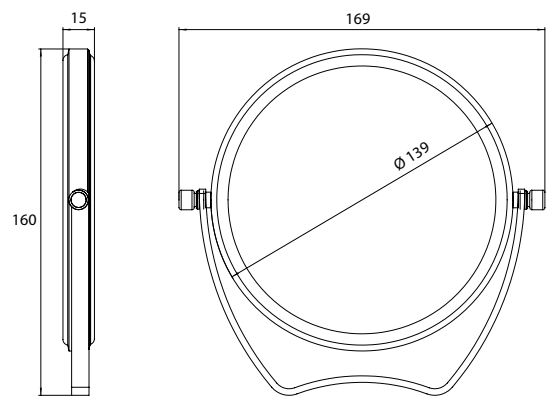

travel mirror, round, Ø 139 mm 5-times, chrome

Art.No.1094 001 25