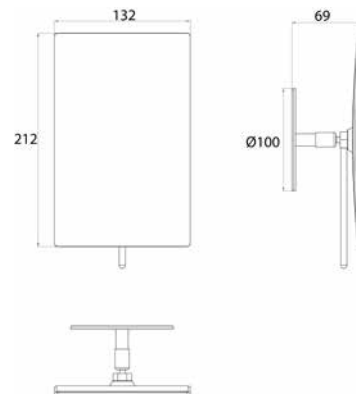

stick-on mirror, 3-times, square, 132 x 212 mm 3-times, chrome

Art.No.1094 001 30