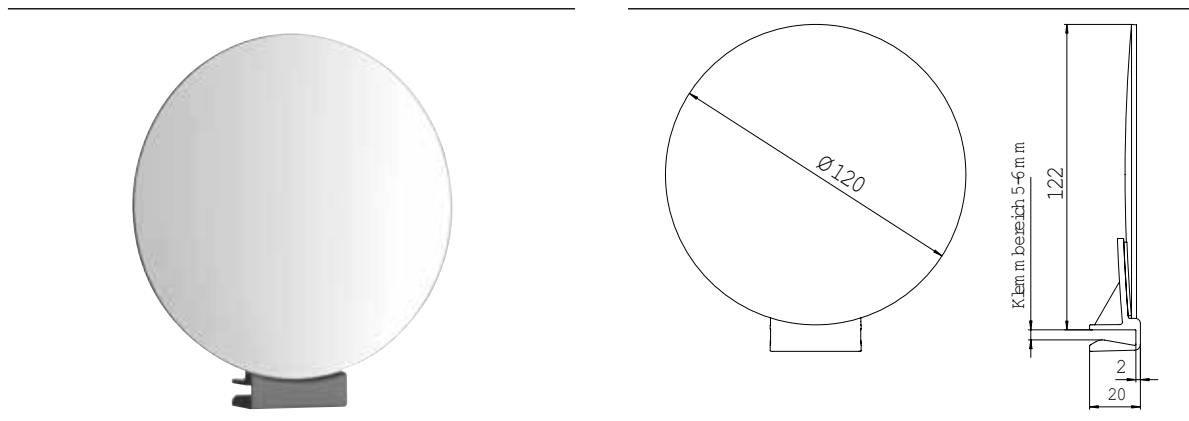

## Shaving and cosmetic mirror

Art.No.9795 164 00

Clip-on, max. thickness: 5-6 mm, 3 magnifying glass