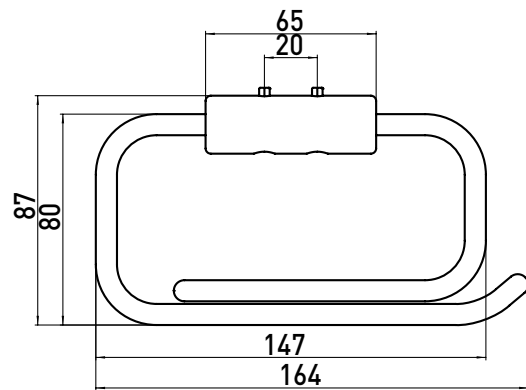

PRODUCT INFORMATION

Paper holder for support bars chrome

Art.No.3500 001 03

matches to 3585 212 85