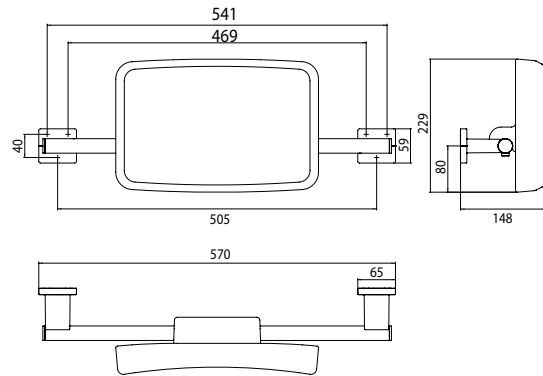

PRODUCT INFORMATION

Backrest (WC) with support rail chrome

Art.No.3567 212 00