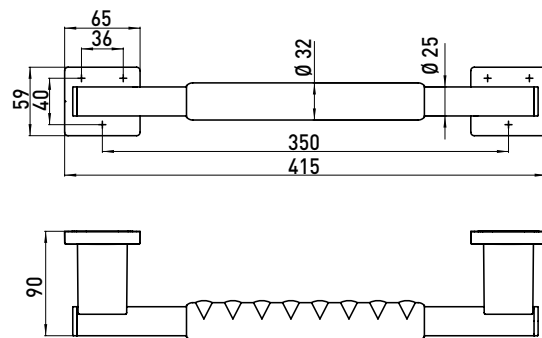

PRODUCT INFORMATION

Bath grip, 415 mm, with non-skid coating chrome

Art.No.3570 212 00

Fastening material: 3 x Fischer dowel/plug - UX 8 x 50 mm 3 x SHR - SEKPF - HO - A2 - Z3 - 6 x 70