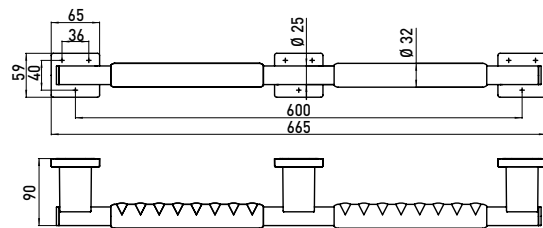

PRODUCT INFORMATION

Bath grip, 665 mm, with non-skid coating chrome

Art.No.3570 212 01

Fastening material: 3 x Fischer dowel/plug - UX 8 x 50 mm 3 x SHR - SEKPF - HO - A2 - Z3 - 6 x 70