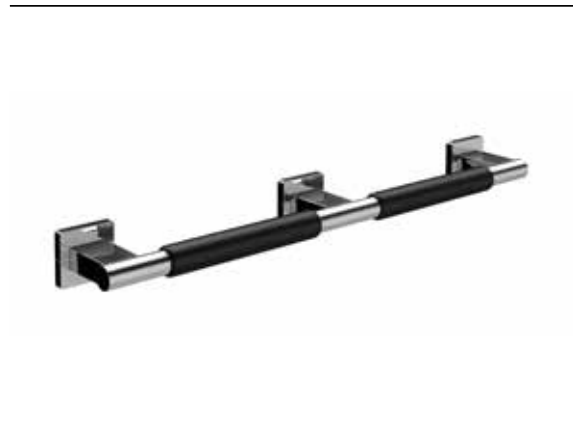

PRODUCT INFORMATION

Bath grip, 665 mm, with non-skid coating chrome

Art.No.3570 212 01

Fastening material: 3 x Fischer dowel/plug - UX 8 x 50 mm 3 x SHR - SEKPF - HO - A2 - Z3 - 6 x 70