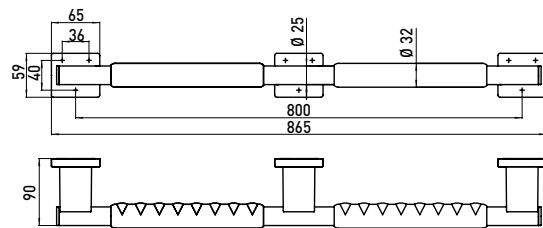

PRODUCT INFORMATION

Bath grip, 865 mm, with non-skid coating chrome

Art.No.3570 212 02

Fastening material: 3 x Fischer dowel/plug - UX 8 x 50 mm 3 x SHR - SEKPF - HO - A2 - Z3 - 6 x 70