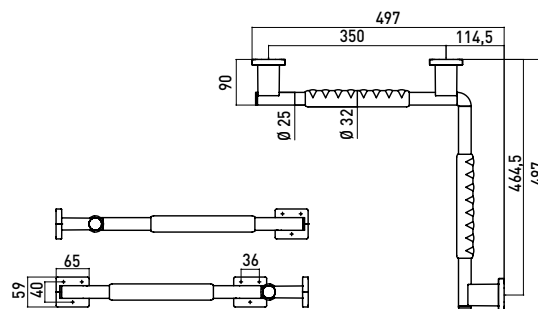

PRODUCT INFORMATION

Corner grip with non-skid coating chrome

Art.No.3570 212 05

Fastening material: 3 x Fischer dowel/plug - UX 8 x 50 mm 3 x SHR - SEKPF - HO - A2 - Z3 - 6 x 70